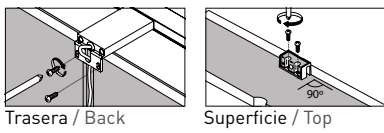

SOFT
280x120x10mm
380x120x10mm

cod.	Potencia	P.
81761	1 x 5,5W	51
82215	1 x 7W	66