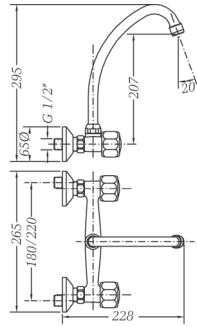

Grifo de cocina mural 20 cm caño tubo alto vertical
GAMMA 20 cm wall sink mixer with swan neck spout