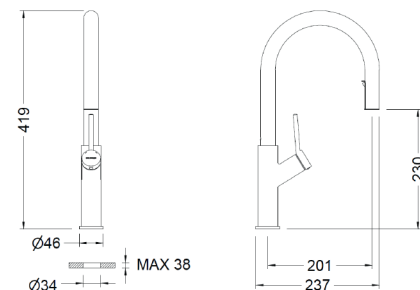

Grifo de cocina monomando con caño extraíble

Single-lever sink mixer with pull-out spout

FRV61210 45
FRV61210 41

● Chromed
● Black

295,06 €
330,46 €

Box: 1 Carton: 6 Pallet: 72

Información técnica
Technical information

Ver video
Watch video