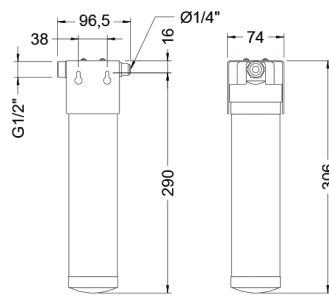

Kit declorador
Dechlorinator kit