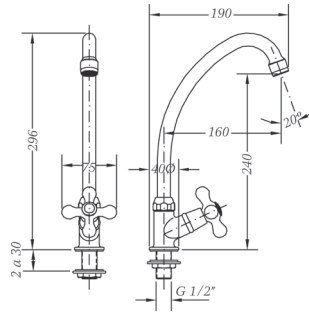

Grifo de cocina para encimera caño tubo vertical NEW REGENT
NEW REGENT Deck sink tap with swan neck spout